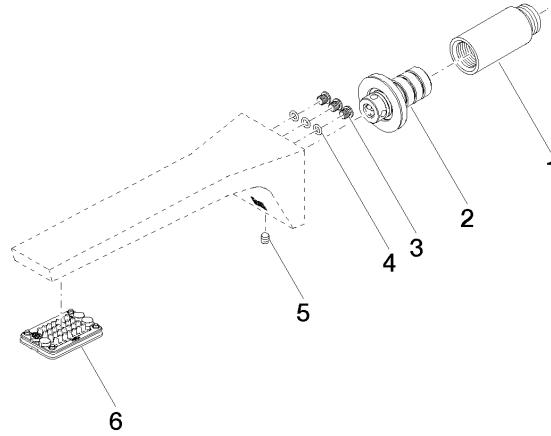

13 800 705

- 200mm projection
- fixed spout
- rectangular spray pattern with 40 individual jets
- hole diameter 37 mm
- lead-free
- 1/2" connection
- plug-link mounting
- max. flow 4.5 l/min
- This product can help a building meet the requirements of Green Building Rating Systems, e.g. LEED®, BREEAM®, DGNB

- Concealed wall elbow -** 35 085 970 90
- max. recess depth 163 mm
 - min. recess depth 90 mm

13 800 705

mm [inches]

Flow rate chart

Certificates

LGA_28685. IAPMO_N-4976. IAPMO_8834 (1). WRAS_1512013. IAPMO_4976 (4).
IAPMO_6397.

13 800 705

Spare parts list

No.	Item Number	Name	Quantity used	Delivery time
1	09 24 03 081 10 90	extension	1	2
2	90 24 03 108 01 90	nipple set	1	2
3	09 30 30 113 20 90	screw	3	2
4	09 14 10 001 90	seal	3	2
5	90 31 11 004 00 90	pin	1	2
6	90 11 02 297 00 90	aerator	1	2