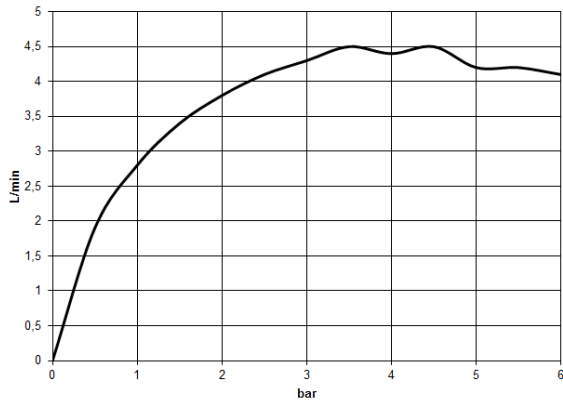

13 800 705

- 200mm projection
- fixed spout
- rectangular spray pattern with 40 individual jets
- hole diameter 37 mm
- lead-free
- 1/2" connection
- plug-link mounting
- max. flow 4.5 l/min
- This product can help a building meet the requirements of Green Building Rating Systems, e.g. LEED®, BREEAM®, DGNB

- Concealed wall elbow -** 35 085 970 90
- max. recess depth 163 mm
 - min. recess depth 90 mm

13 800 705

mm [inches]

Flow rate chart

Certificates

LGA_28685. IAPMO_N-4976. IAPMO_8834 (1). WRAS_1512013. IAPMO_4976 (4).
IAPMO_6397.