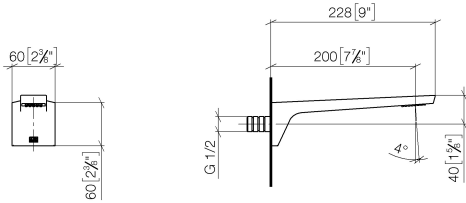

13 800 705

- 200mm projection
- fixed spout
- rectangular spray pattern with 40 individual jets
- hole diameter 37 mm
- lead-free
- 1/2" connection
- plug-link mounting
- max. flow 4.5 l/min
- This product can help a building meet the requirements of Green Building Rating Systems, e.g. LEED®, BREEAM®, DGNB

- Concealed wall elbow -** 35 085 970 90
- max. recess depth 163 mm
 - min. recess depth 90 mm

13 800 705

mm [inches]

Flow rate chart

Certificates

LGA_28685. IAPMO_N-4976. IAPMO_8834 (1). WRAS_1512013. IAPMO_4976 (4).
IAPMO_6397.